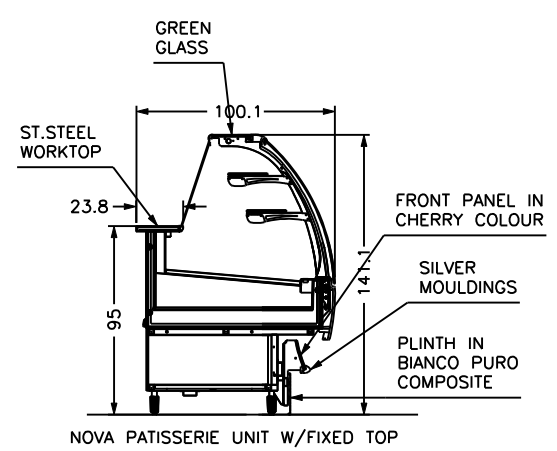

ATTENTION!!!
REFRIGERATED CELLS W/ST.STEEL
DOORS W/LATCH CLOSURE

ATTENTION!!!
SPECIAL VOLTAGE 110V/60Hz

COPY TO SEND US BACK SIGNED
FOR AGREEMENT OF THE PROJECT
AND RELEVANT DIMENSIONS

File name BRIGHT10-11_R7		Client BRIGHT LTD	
Date 10/11/2009	Last modified 18/03/2010	Line DOCKS	Front panel colour CHERRY
Designed by F.RIGHI	Scale 1:50	Serving top BIANCO PURO COMPOSITE (3° GROUP)	
 PESARO - ITALY		Plinth BIANCO PURO COMPOSITE (3° GROUP)	
		Decorative optional SILVER MOULDINGS	
		Condensing units REMOTE NOT SUPPLIED (SPECIAL VOLTAGE 110V/60Hz)	
		Back counters RAMSES	Footboard NOT SUPPLIED
		Reference MOVE	REF. 'AVRIL'