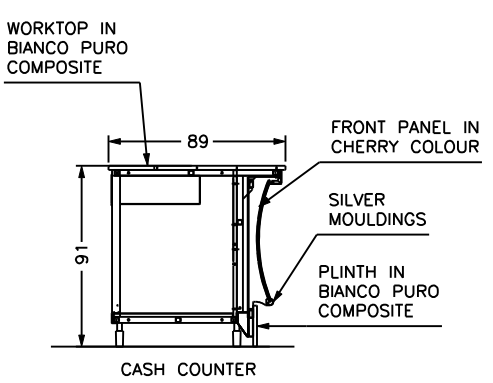

ATTENTION!!!
REFRIGERATED CELLS W/ST.STEEL
DOORS W/LATCH CLOSURE

ATTENTION!!!
SPECIAL VOLTAGE 110V/60Hz

COPY TO SEND US BACK SIGNED
FOR AGREEMENT OF THE PROJECT
AND RELEVANT DIMENSIONS

File name BRIGHT10-11_R7		Client BRIGHT LTD	
Date 10/11/2009	Last modified 18/03/2010	Line DOCKS	Front panel colour CHERRY
Designed by F.RIGHI	Scale 1:50	Serving top BIANCO PURO COMPOSITE (3° GROUP)	
 PESARO - ITALY		Plinth BIANCO PURO COMPOSITE (3° GROUP)	
		Decorative optional SILVER MOULDINGS	
		Condensing units REMOTE NOT SUPPLIED (SPECIAL VOLTAGE 110V/60Hz)	
		Back counters RAMSES	Footboard NOT SUPPLIED
		Reference MOVE	REF. 'AVRIL'