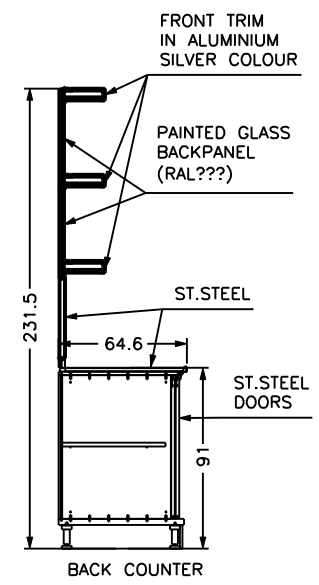

ATTENTION!!!
REFRIGERATED CELLS W/ST.STEEL
DOORS W/LATCH CLOSURE

ATTENTION!!!
SPECIAL VOLTAGE 110V/60Hz

COPY TO SEND US BACK SIGNED
FOR AGREEMENT OF THE PROJECT
AND RELEVANT DIMENSIONS

File name BRIGHT10-11_R7		Client BRIGHT LTD	
Date 10/11/2009	Last modified 18/03/2010	Line DOCKS	Front panel colour CHERRY
Designed by F.RIGHI	Scale 1:50	Serving top BIANCO PURO COMPOSITE (3° GROUP)	
 PESARO - ITALY		Plinth BIANCO PURO COMPOSITE (3° GROUP)	
		Decorative optional SILVER MOULDINGS	
		Condensing units REMOTE NOT SUPPLIED (SPECIAL VOLTAGE 110V/60Hz)	
		Back counters RAMSES	Footboard NOT SUPPLIED
		Reference MOVE	REF. 'AVRIL'